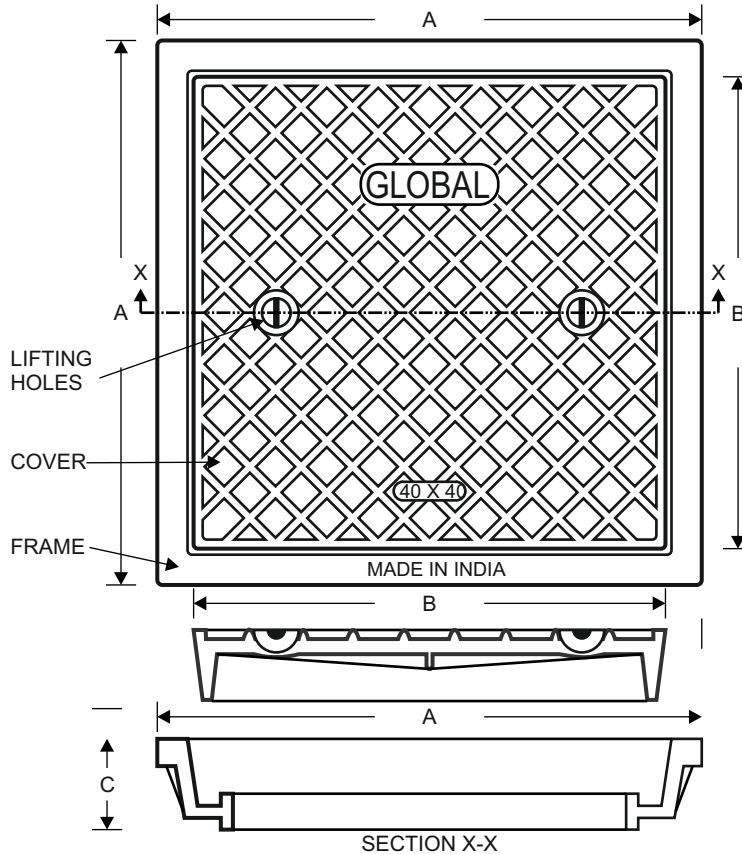

GLOBAL

PRODUCTS SUPPLY COMPANY

Paramount Quality since 1999

Romanian type Cast Iron square Manhole Frame & Cover

Cast No.	Frame size (cms.) A X A	Weight (Kgs.)		Cover size (cms.) B X B
		Min.	Max.	
01	30 x 30	4.5	5.0	22 x 22
02	40 x 40	7.5	8.0	30 x 30
03	45 x 45	9.5	10.0	35 x 35
04	50 x 50	11.0	12.0	40 x 40
05	50 x 50	20.0	22.0	40 x 40
06	50 x 50	25.0	27.0	40 x 40
07	55 x 55	13.0	14.0	45 x 45
08	60 x 60	16.0	18.0	48 x 48
09	60 x 60	24.0	26.0	48 x 48
10	60 x 60	30.0	32.0	48 x 48
11	60 x 60	60.0	63.0	48 x 48
12	70 x 70	25.0	28.0	55 x 55
13	70 x 70	40.0	43.0	55 x 55
14	70 x 70	70.0	73.0	55 x 55
15	80 x 80	40.0	45.0	70 x 70
16	80 x 80	60.0	65.0	70 x 70
17	80 x 80	80.0	85.0	70 x 70
18	90 x 90	80.0	100.0	80 x 80
19	100 x 100	90.0	100.0	90 x 90
20	100 x 100	110.0	120.0	90 x 90